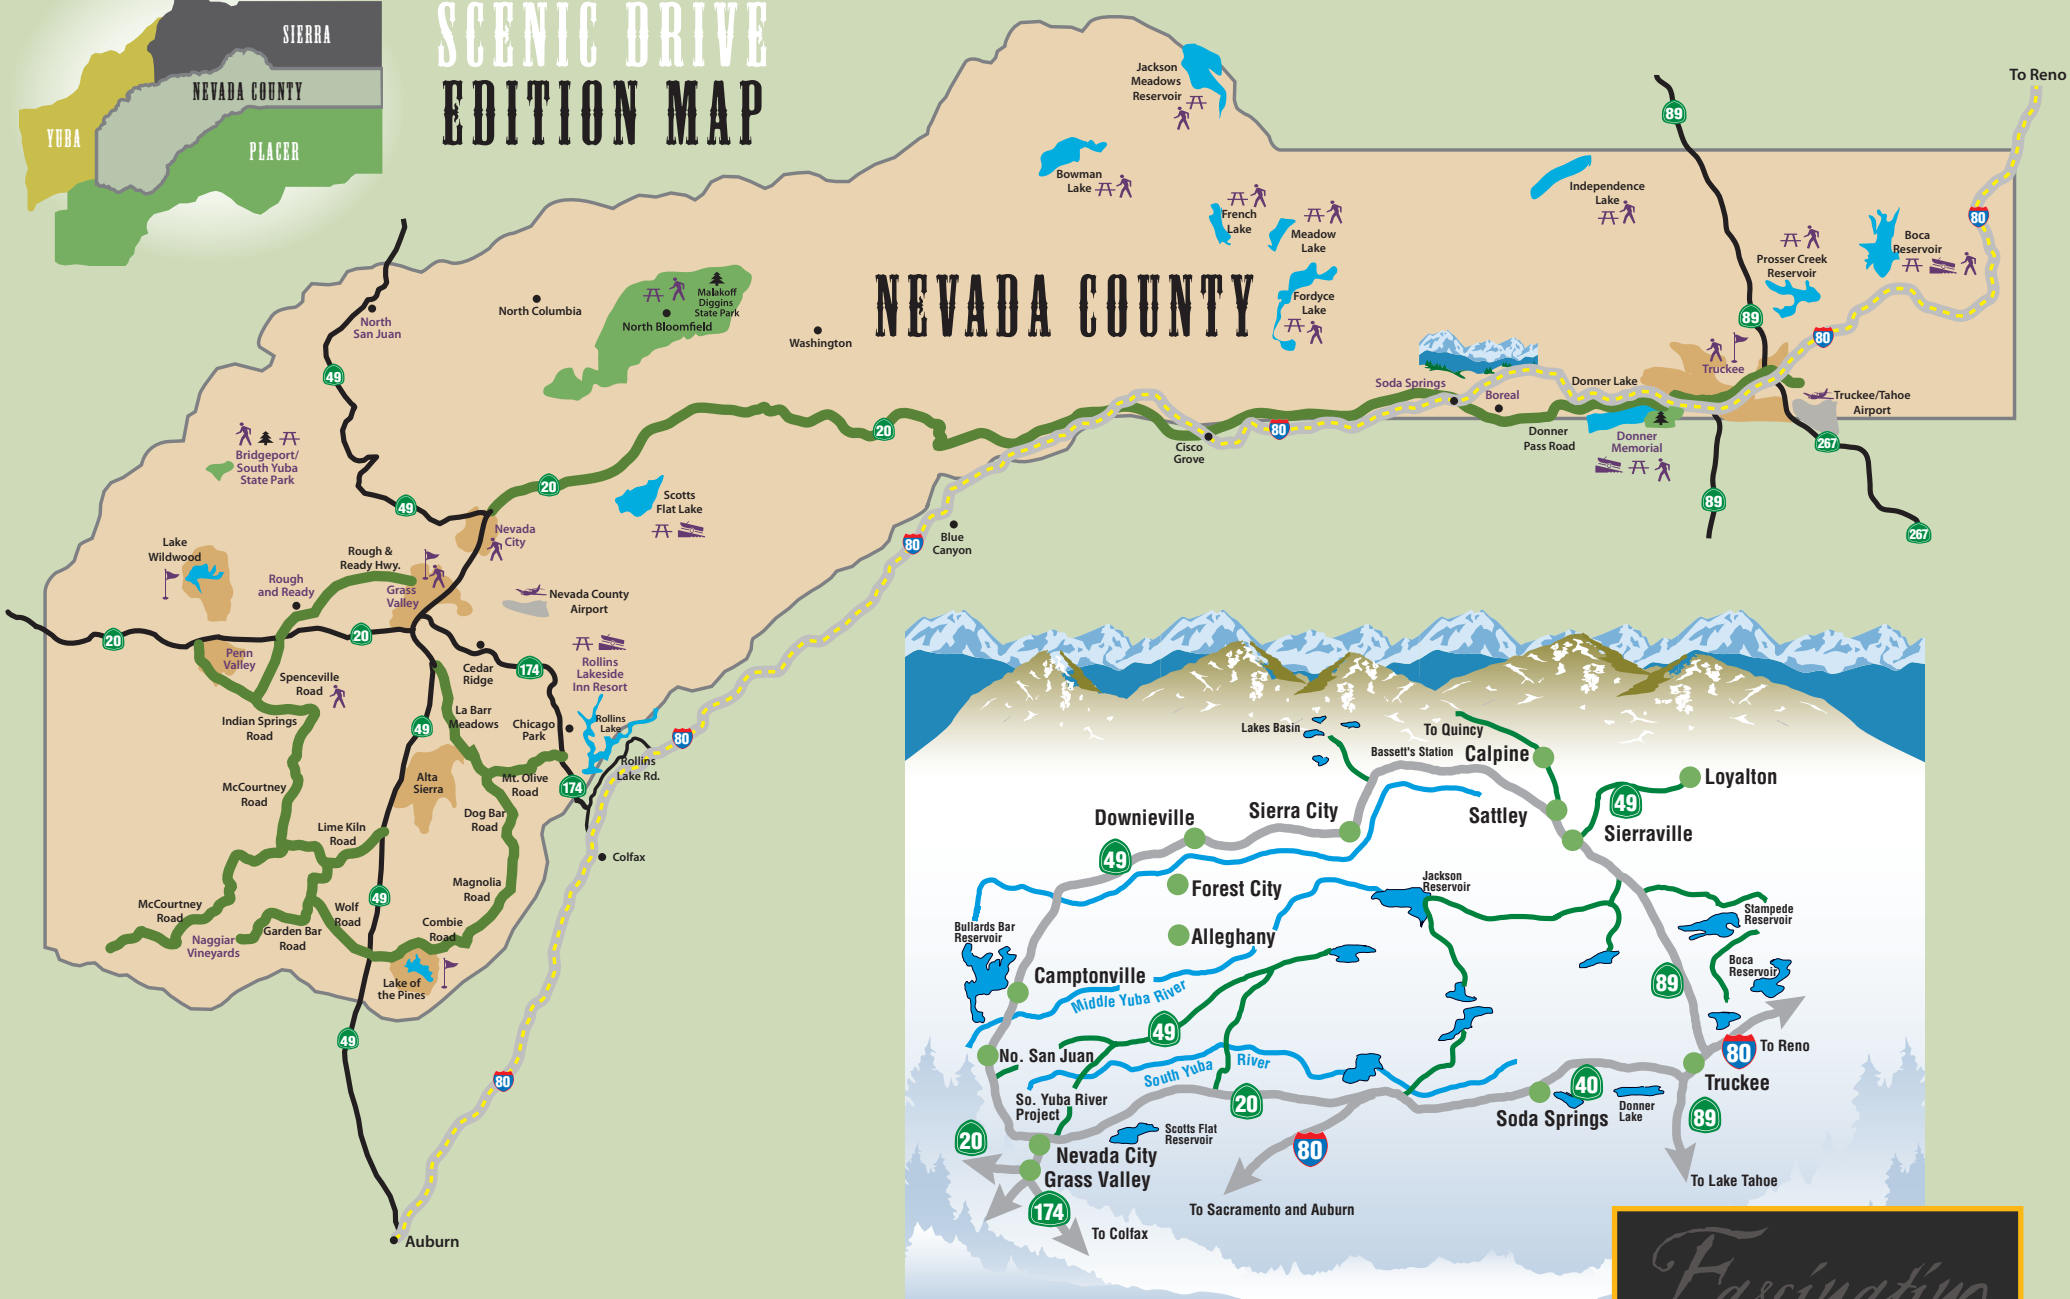

SCENIC DRIVE EDITION MAP

Fascinating
 DISCOVERNEVADACOUNTY.COM
 GRASS VALLEY | NEVADA CITY | TRUCKEE
 CALIFORNIA